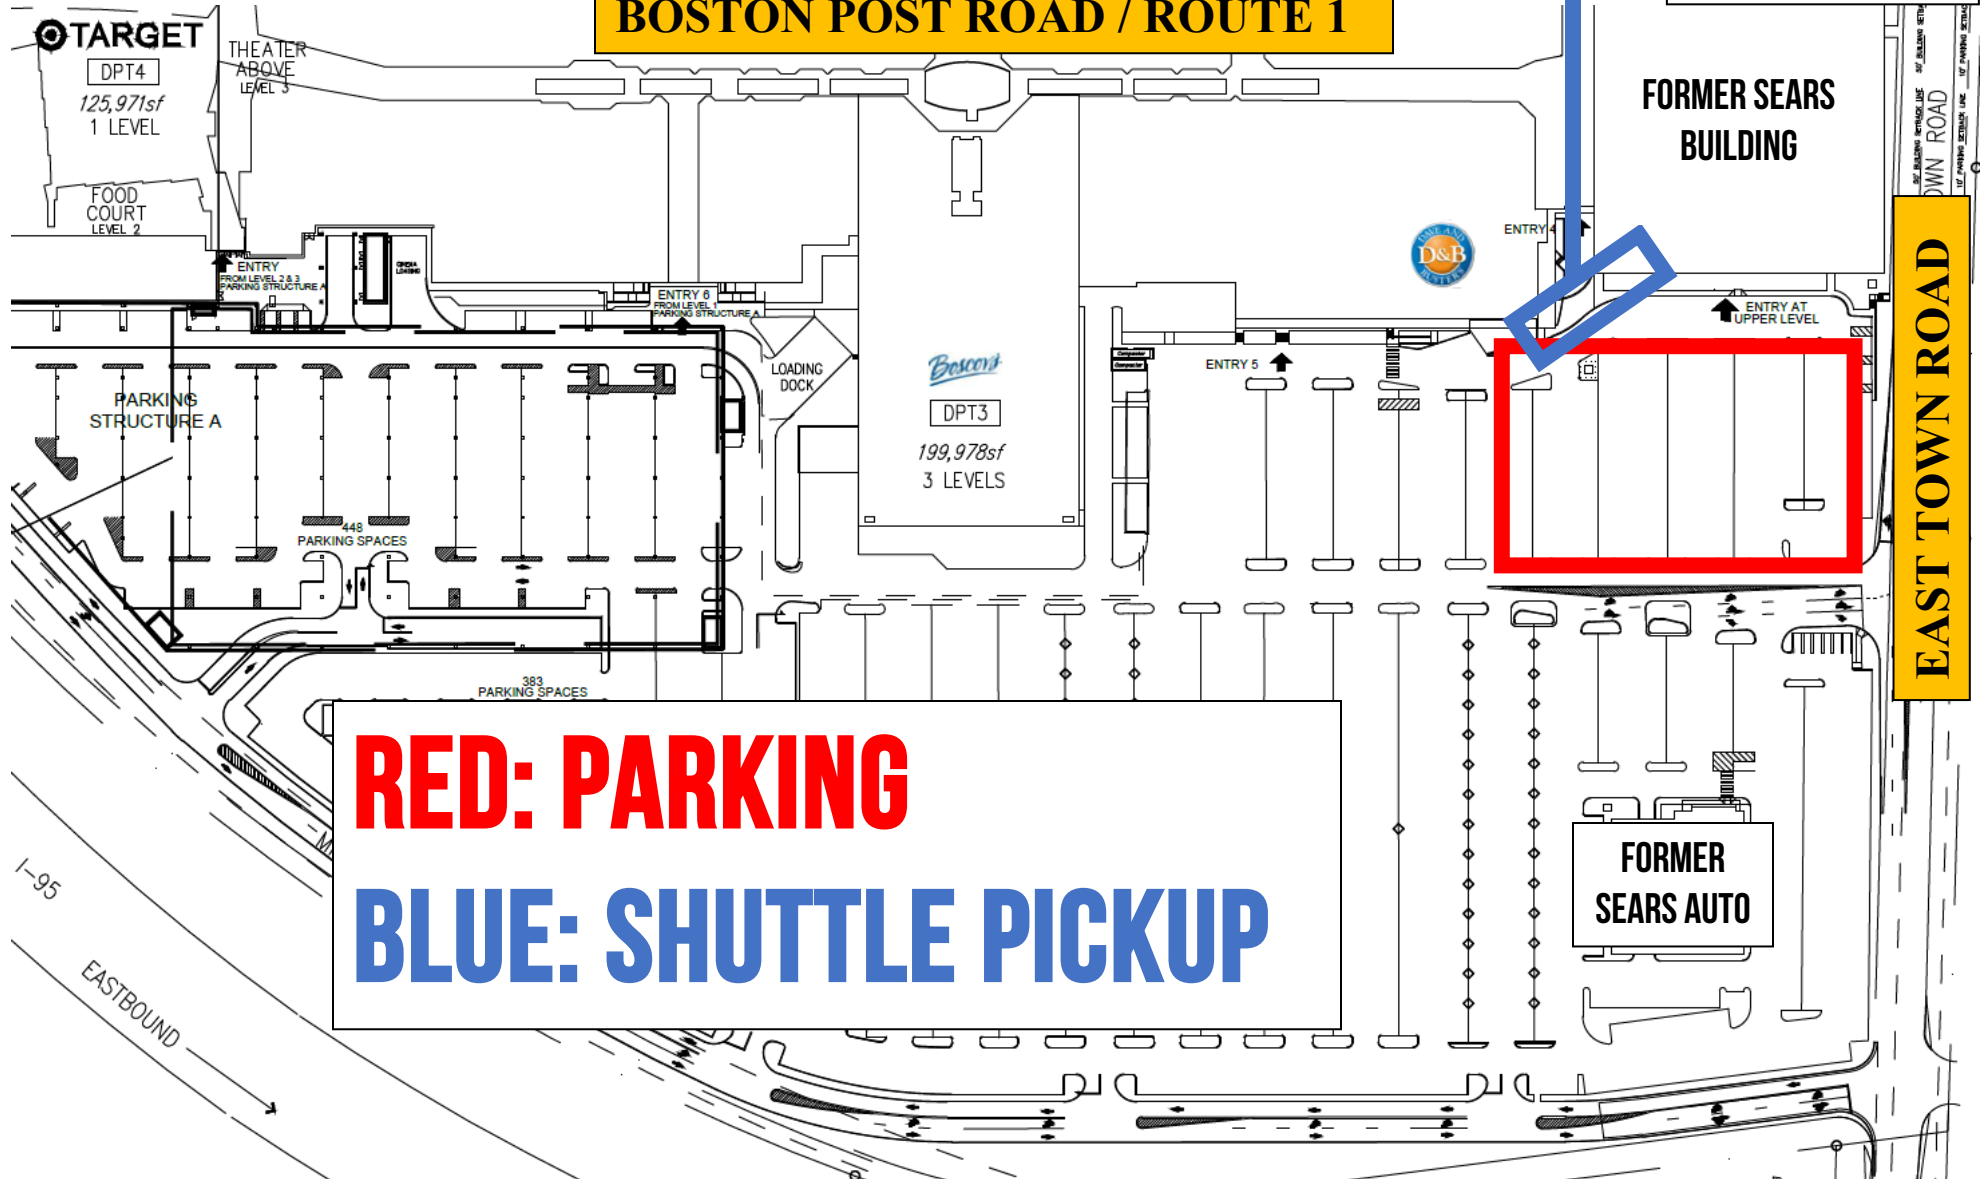

# MILFORD OYSTER FESTIVAL SHUTTLE BUS PARKING AT

## Connecticut Post Mall

CENTENNIAL COLLECTION

SHUTTLE PICKUP AT  
ENTRANCE 4 CURBSIDE

**BOSTON POST ROAD / ROUTE 1**

**RED: PARKING**  
**BLUE: SHUTTLE PICKUP**