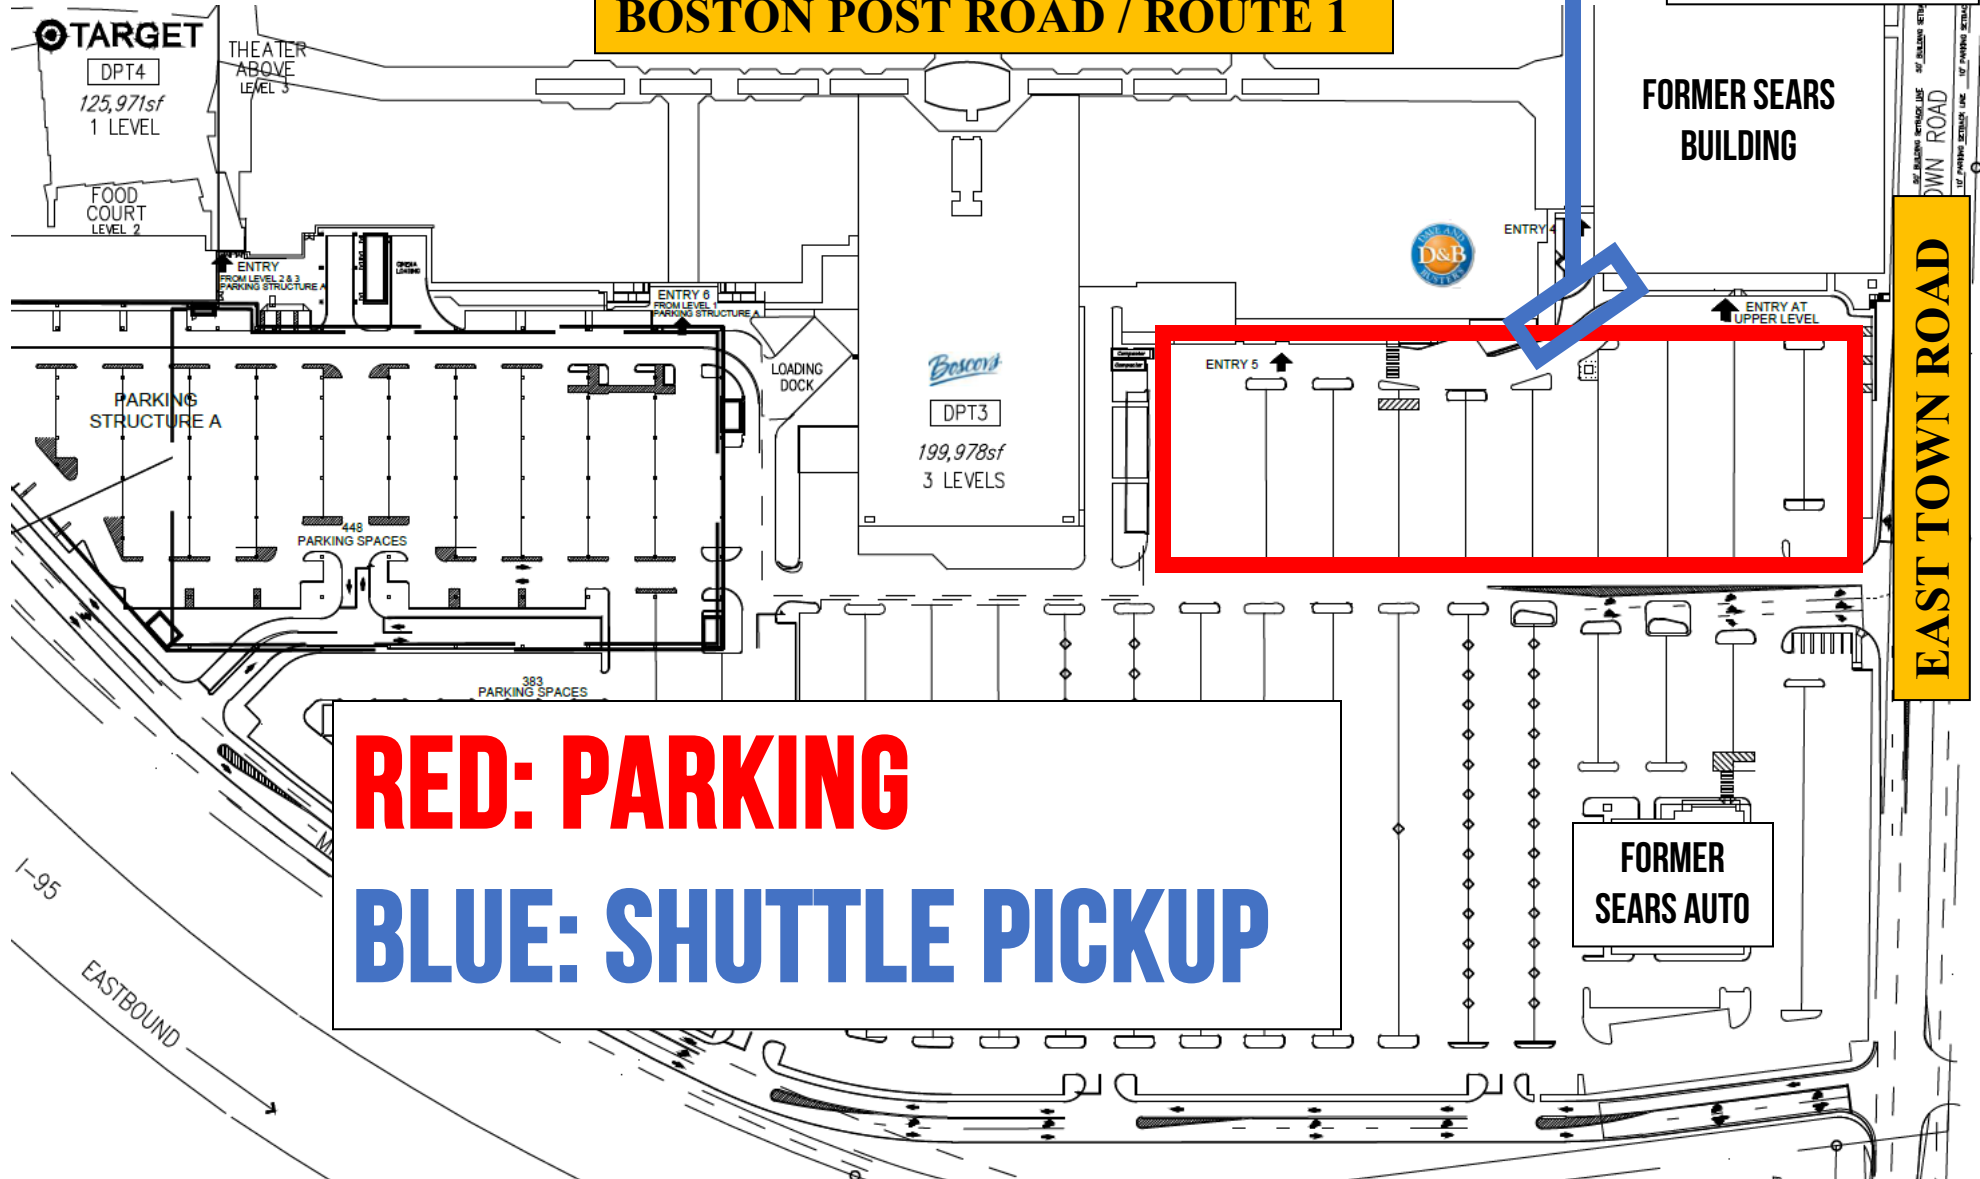

MILFORD OYSTER FESTIVAL SHUTTLE BUS PARKING AT

Connecticut Post Mall

CENTENNIAL COLLECTION

SHUTTLE PICKUP AT
ENTRANCE 4 CURBSIDE

BOSTON POST ROAD / ROUTE 1

RED: PARKING

BLUE: SHUTTLE PICKUP

EAST TOWN ROAD

1-95
EASTBOUND