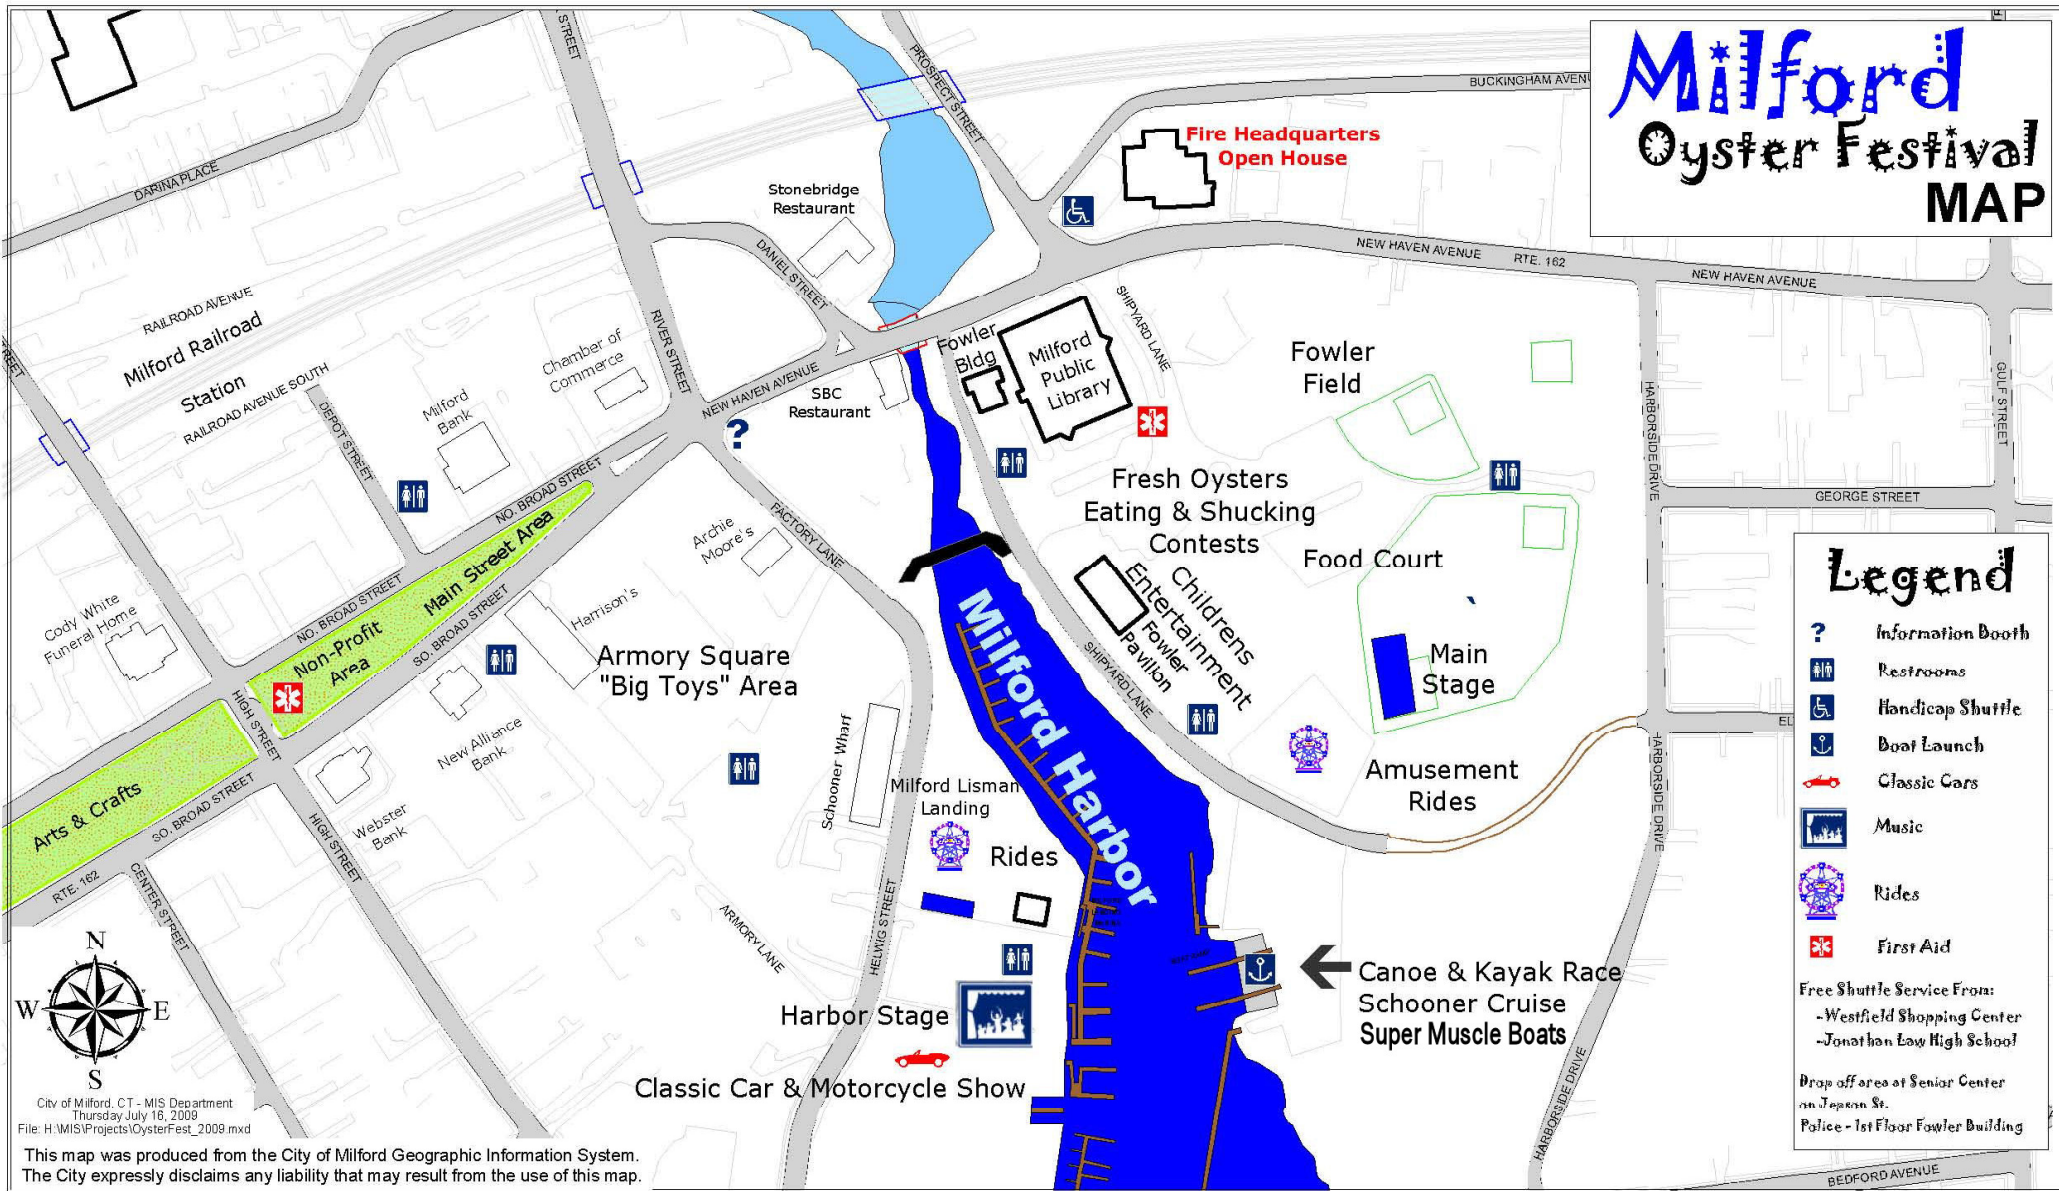

Milford Oyster Festival MAP

Legend

- ? Information Booth
- ♿ Restrooms
- ♿ Handicap Shuttle
- ⚓ Boat Launch
- 🚗 Classic Cars
- 🎵 Music
- 🎪 Rides
- 🏥 First Aid

Free Shuttle Service From:

- Westfield Shopping Center
- Jonathan Law High School

Drop off area at Senior Center on Japan St.
Police - 1st Floor Fowler Building

This map was produced from the City of Milford Geographic Information System.
The City expressly disclaims any liability that may result from the use of this map.